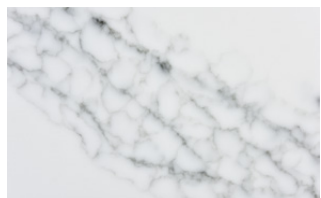

Standard Range

Deluxe Range

Infinity Range

Opalora