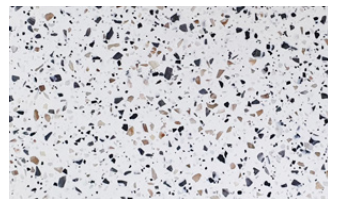

# Standard Range

---

Arctic White

Star Dust

White Crystal Boulder

Blanca Granite

# Deluxe Range

---

Carrara

Calcutta Snow

Bianco Pearl

Lapis Salt

Organica

Grigio Stone