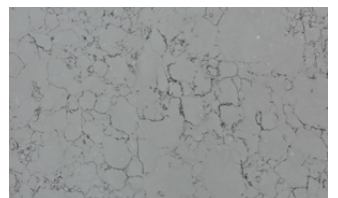

Bronzite

Topaz

Opalora

Terranite

Terramoss

Stratiss Nuovo

# Pricelist

---

Cost-effective pre-fabricated slab top options for your Duroclass basin.

Standard Range		
SKU	Description	Price
SS600-STD	600 x 500 Single Bowl	\$211.77
SS750-STD	750 x 500 Single Bowl	\$264.71
SS900-STD	900 x 500 Single Bowl	\$322.25
SS105-STD	1050 x 500 Single Bowl	\$372.13
SS120S-STD	1200 x 500 Single Bowl	\$429.67
SS120D-STD	1200 x 500 Double Bowl	\$429.67
SS150S-STD	1500 x 500 Single Bowl	\$537.09
SS150D-STD	1500 x 500 Double Bowl	\$537.09
SS180S-STD	1800 x 500 Single Bowl	\$644.51
SS180D-STD	1800 x 500 Double Bowl	\$644.51
SS210S-STD	2100 x 500 Single Bowl	\$744.25
SS210D-STD	2100 x 500 Double Bowl	\$744.25