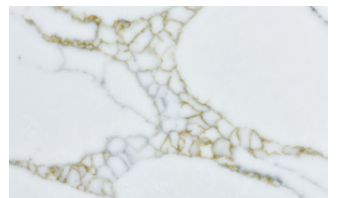

Standard Range

Deluxe Range

Infinity Range

Topaz