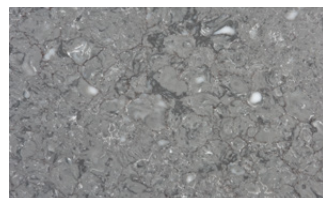

Bronzite

Topaz

Opalora

Terranite

Terramoss

Stratiss Nuovo

# Pricelist

---

Cost-effective pre-fabricated slab top options for your Duroclass basin.

Standard Range		
SKU	Description	Price
SS600-STD	600 x 500 Single Bowl	\$211.77
SS750-STD	750 x 500 Single Bowl	\$264.71
SS900-STD	900 x 500 Single Bowl	\$322.25
SS105-STD	1050 x 500 Single Bowl	\$372.13
SS120S-STD	1200 x 500 Single Bowl	\$429.67
SS120D-STD	1200 x 500 Double Bowl	\$429.67
SS150S-STD	1500 x 500 Single Bowl	\$537.09
SS150D-STD	1500 x 500 Double Bowl	\$537.09
SS180S-STD	1800 x 500 Single Bowl	\$644.51
SS180D-STD	1800 x 500 Double Bowl	\$644.51
SS210S-STD	2100 x 500 Single Bowl	\$744.25
SS210D-STD	2100 x 500 Double Bowl	\$744.25

Deluxe Range		
SKU	Description	Price
SS600-DLX	600 x 500 Single Bowl	\$267.64
SS750-DLX	750 x 500 Single Bowl	\$334.55
SS900-DLX	900 x 500 Single Bowl	\$407.27
SS105-DLX	1050 x 500 Single Bowl	\$470.30
SS120S-DLX	1200 x 500 Single Bowl	\$543.03
SS120D-DLX	1200 x 500 Double Bowl	\$543.03
SS150S-DLX	1500 x 500 Single Bowl	\$678.79
SS150D-DLX	1500 x 500 Double Bowl	\$678.79
SS180S-DLX	1800 x 500 Single Bowl	\$814.55
SS180D-DLX	1800 x 500 Double Bowl	\$814.55
SS210S-DLX	2100 x 500 Single Bowl	\$940.61
SS210D-DLX	2100 x 500 Double Bowl	\$940.61