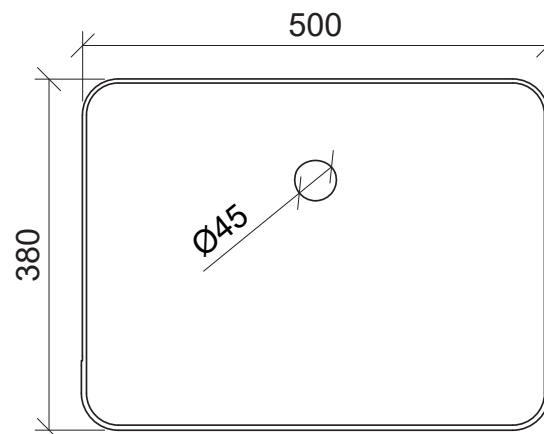

Fergus Forward Bowl 500mm - 175mm

500 x 380 x 105mm

100% Aussie Made

10 Year Warranty

SKU	Description	Colour
FFB175C0	Fergus Forward Bowl 500mm - 175mm 0 Taphole	White Gloss

Basin

Top View

Side View